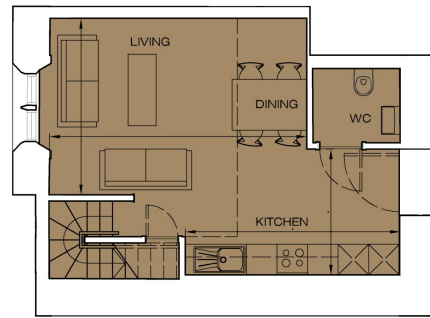

THE PLAYFAIR

AT DONALDSON'S

Floorplan - Plot G04 NOT TO SCALE

1 Bedroom Apartment | Ground floor | Total area 729 sq ft (67.7 sq m)

Living / Dining	11' 2" x 15' 11"	(3.41m x 4.84m)	Bedroom 1	14' 2" x 10' 1"	(4.33m x 3.08m)
Kitchen	13' 6" x 8' 6"	(4.11m x 2.60m)			

FLAT G04 - GROUND FLOOR PLAN

FLAT G04 - MEZZANINE FLOOR PLAN

0131 610 6000

e: sales@cityandcountry.co.uk | w: www.cityandcountry.co.uk

CITY & COUNTRY

The information in this document is intended as a guide only and is subject to change without prior notice. Accordingly, due to the City & Country policy of continual improvement, the finished product may vary from the information provided and City & Country reserves the right to amend the specification. All dimensions stated are approximate only with maximum dimensions and may alter through the construction phase and with interior finishes. You are therefore advised not to order any carpets, appliances or other goods which depend upon accurate dimensions before carrying out a check measure within your reserved property. December 2017.