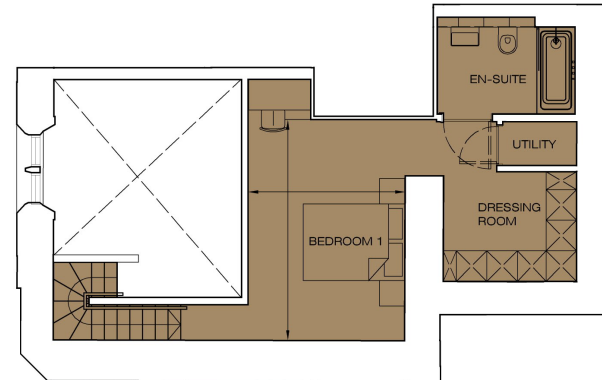

THE PLAYFAIR

AT DONALDSON'S

Floorplan - Plot G04 NOT TO SCALE

1 Bedroom Apartment | Ground floor | Total area 729 sq ft (67.7 sq m)

Living / Dining	11' 2" x 15' 11"	(3.41m x 4.84m)	Bedroom 1	14' 2" x 10' 1"	(4.33m x 3.08m)
Kitchen	13' 6" x 8' 6"	(4.11m x 2.60m)			

FLAT G04 - GROUND FLOOR PLAN

FLAT G04 - MEZZANINE FLOOR PLAN

0131 610 6000

e: sales@cityandcountry.co.uk | w: www.cityandcountry.co.uk

CITY & COUNTRY

The information in this document is intended as a guide only and is subject to change without prior notice. Accordingly, due to the City & Country policy of continual improvement, the finished product may vary from the information provided and City & Country reserves the right to amend the specification. All dimensions stated are approximate only with maximum dimensions and may alter through the construction phase and with interior finishes. You are therefore advised not to order any carpets, appliances or other goods which depend upon accurate dimensions before carrying out a check measure within your reserved property. December 2017.