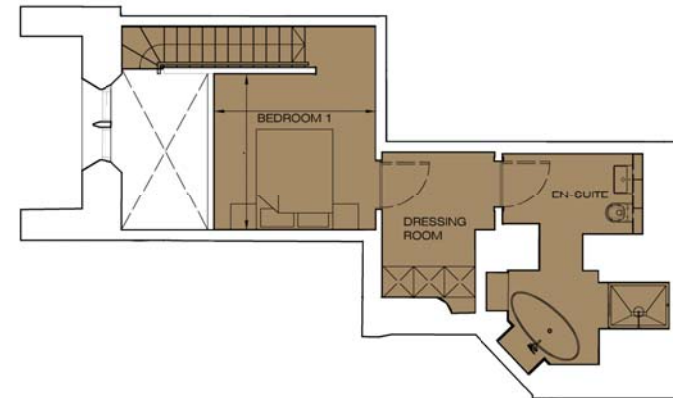

THE PLAYFAIR

AT DONALDSON'S

Floorplan - Plot F05 NOT TO SCALE

1 Bedroom Apartment | First floor | Total area 630 sq ft (58.5 sq m)

Living	11' 3" x 10' 2"	(3.43m x 3.09m)	Bedroom 1	10' 2" x 10' 4"	(3.10m x 3.16m)
Kitchen / Dining	12' 2" x 10' 2"	(3.72m x 3.09m)			

FLAT F05 - FIRST FLOOR PLAN

FLAT F05 - MEZZANINE FLOOR PLAN

0131 610 6000

e: sales@cityandcountry.co.uk | w: www.cityandcountry.co.uk

CITY & COUNTRY

The information in this document is intended as a guide only and is subject to change without prior notice. Accordingly, due to the City & Country policy of continual improvement, the finished product may vary from the information provided and City & Country reserves the right to amend the specification. All dimensions stated are approximate only with maximum dimensions and may alter through the construction phase and with interior finishes. You are therefore advised not to order any carpets, appliances or other goods which depend upon accurate dimensions before carrying out a check measure within your reserved property. December 2017.