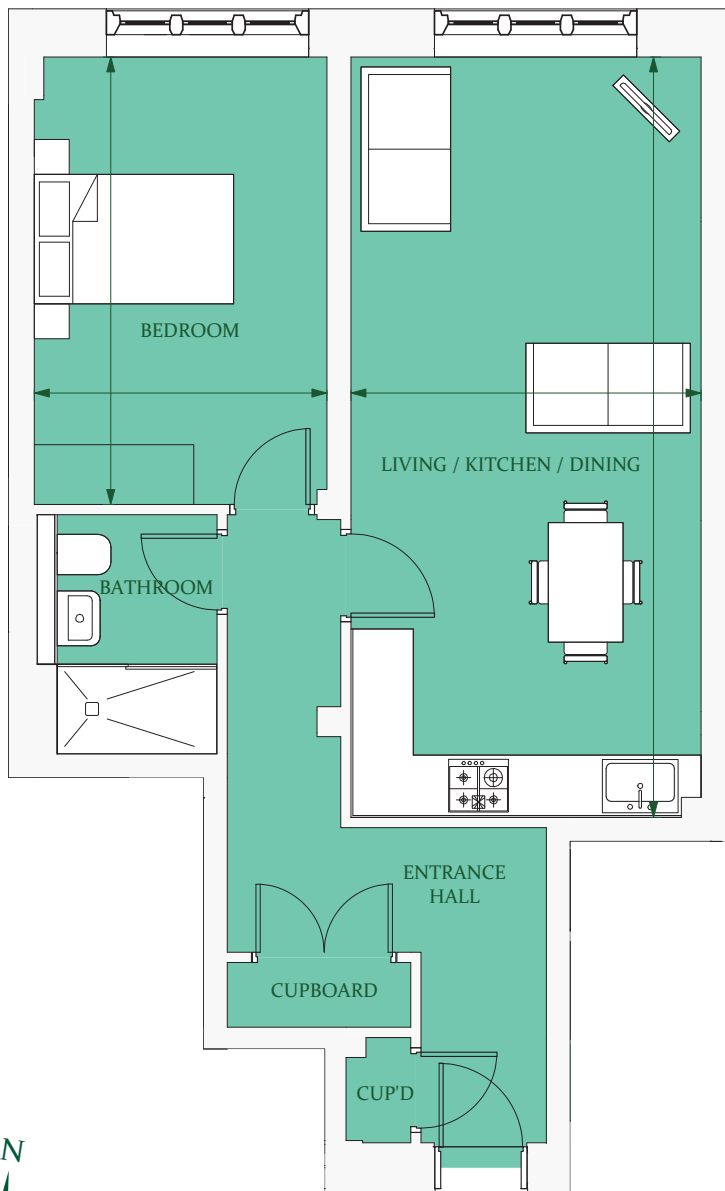

Floorplan - Plot NW16

1 Bedroom Apartment
Ground floor
Total area 636 sq ft (59.1 sq m)

Living/Kitchen/Dining	24' 11" x 11' 6" (7.6m x 3.5m)
Bedroom	14' 9" x 9' 6" (4.5m x 2.9m)

Ground Floor Plan

Site Location Plan