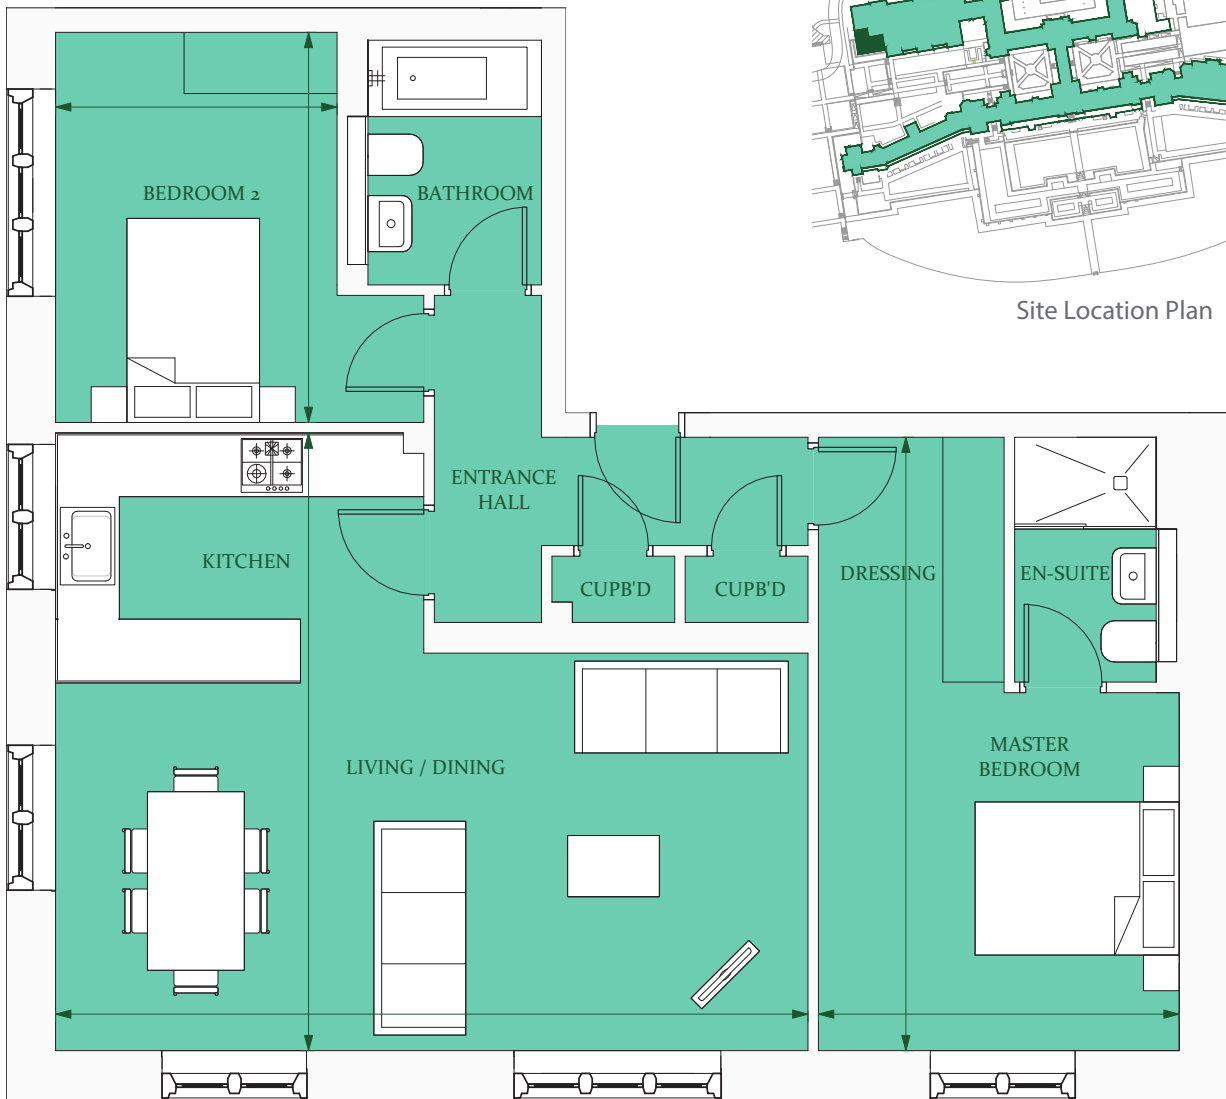

# Floorplan - Plot NW30

2 Bedroom Apartment  
First floor

Total area 914 sq ft (84.9 sq m)

Living/Kitchen/Dining (max.)	24' 3" x 19' 8"	(7.4m x 6.0m)
Master Bedroom (max.)	19' 8" x 11' 6"	(6.0m x 3.5m)
Bedroom 2	12' 6" x 9' 2"	(3.8m x 2.8m)