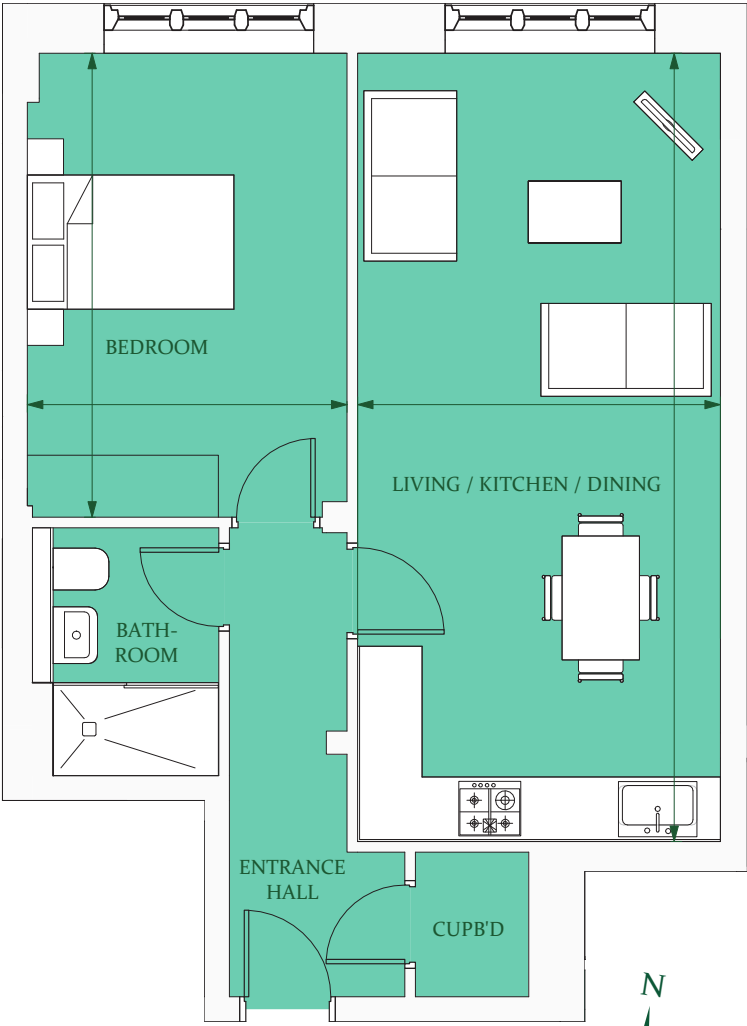

Floorplan - Plot NW28

1 Bedroom Apartment
First floor
Total area 588 sq ft (54.6 sq m)

Living/Kitchen/Dining	24' 11" x 11' 6" (7.6m x 3.5m)
Bedroom	14' 9" x 10' 2" (4.5m x 3.1m)

First Floor Plan

Site Location Plan