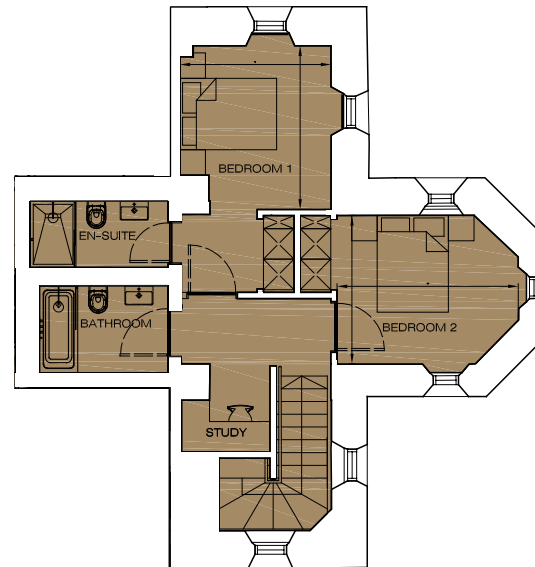

FLAT F09 - MEZZANINE FLOOR PLAN

0131 610 6000

e: sales@cityandcountry.co.uk | w: www.cityandcountry.co.uk