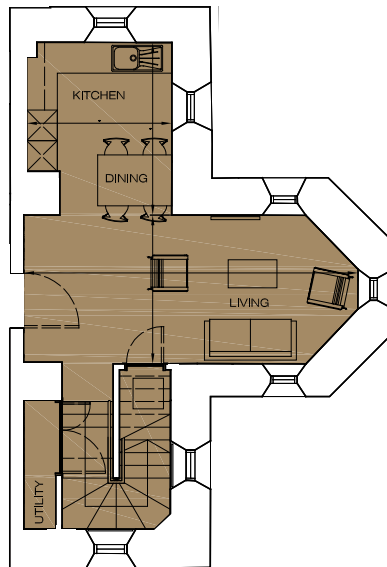

## Floorplan - Plot F09 NOT TO SCALE

2 Bedroom Apartment | First floor | Total area 910 sq ft (84.5 sq m)

Living	21' 6" x 9' 7"	(6.55m x 2.91m)	Bedroom 1	10' 6" x 9' 9"	(3.21m x 2.96m)
Kitchen / Dining	11' 1" x 9' 4"	(3.38m x 2.84m)	Bedroom 2	11' 8" x 9' 7"	(3.55m x 2.91m)