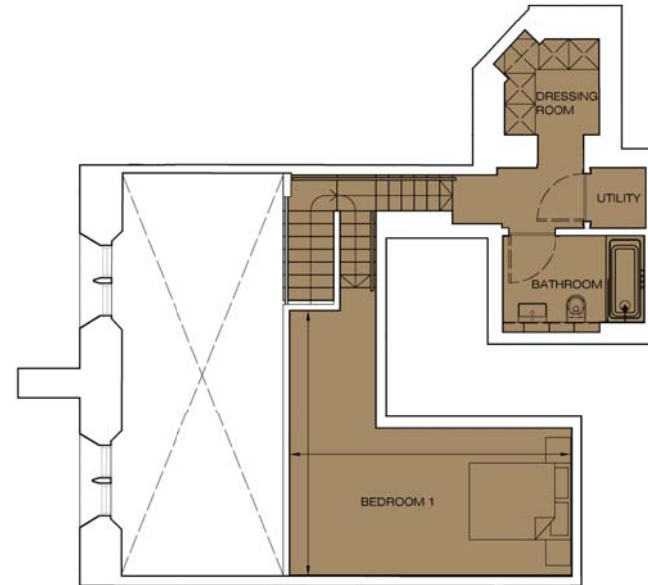

FLAT F12 - MEZZANINE FLOOR PLAN

0131 610 6000

e: sales@cityandcountry.co.uk | w: www.cityandcountry.co.uk

CITY & COUNTRY

The information in this document is intended as a guide only and is subject to change without prior notice. Accordingly, due to the City & Country policy of continual improvement, the finished product may vary from the information provided and City & Country reserves the right to amend the specification. All dimensions stated are approximate only with maximum dimensions and may alter through the construction phase and with interior finishes. You are therefore advised not to order any carpets, appliances or other goods which depend upon accurate dimensions before carrying out a check measure within your reserved property. December 2017.