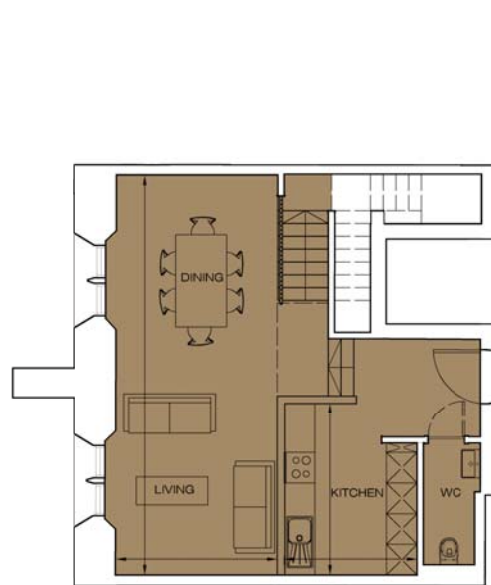

## Floorplan - Plot F12 NOT TO SCALE

1 Bedroom Apartment | First floor | Total area 1001 sq ft (93 sq m)

Living / Dining	25' 9" x 10' 4"	(7.86m x 3.16m)	Bedroom 1	18' 1" x 17' 2"	(5.51m x 5.22m)
Kitchen	11' 2" x 8' 6"	(3.40m x 2.60m)			