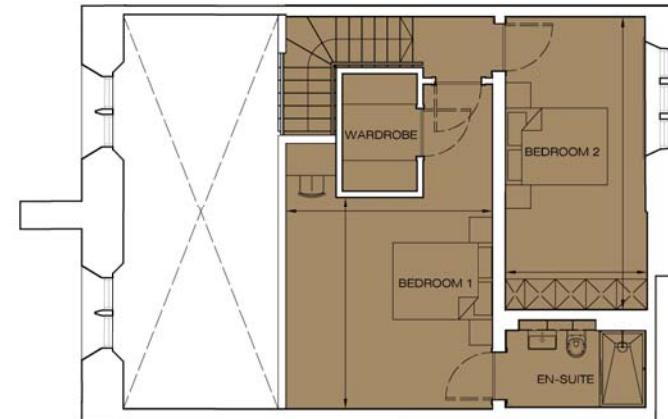

THE PLAYFAIR

AT DONALDSON'S

Floorplan - Plot F10 NOT TO SCALE

2 Bedroom Apartment | First floor | Total area 1207 sq ft (112.1 sq m)

Living / Dining	25' 4" x 13' 9"	(7.71m x 4.18m)	Bedroom 1	13' 8" x 13' 4"	(4.17m x 4.06m)
Kitchen	13' 3" x 9' 2"	(4.03m x 2.79m)	Bedroom 2	18' 11" x 9' 1"	(5.77m x 2.78m)

FLAT F10 - FIRST FLOOR PLAN

FLAT F10 - MEZZANINE FLOOR PLAN

0131 610 6000

e: sales@cityandcountry.co.uk | w: www.cityandcountry.co.uk

CITY & COUNTRY

The information in this document is intended as a guide only and is subject to change without prior notice. Accordingly, due to the City & Country policy of continual improvement, the finished product may vary from the information provided and City & Country reserves the right to amend the specification. All dimensions stated are approximate only with maximum dimensions and may alter through the construction phase and with interior finishes. You are therefore advised not to order any carpets, appliances or other goods which depend upon accurate dimensions before carrying out a check measure within your reserved property. December 2017.