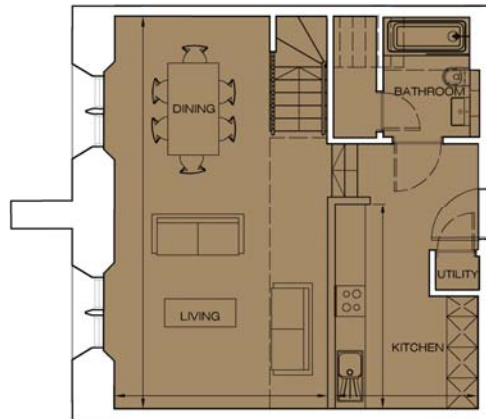

THE PLAYFAIR

AT DONALDSON'S

Floorplan - Plot F10 NOT TO SCALE

2 Bedroom Apartment | First floor | Total area 1207 sq ft (112.1 sq m)

Living / Dining	25' 4" x 13' 9"	(7.71m x 4.18m)	Bedroom 1	13' 8" x 13' 4"	(4.17m x 4.06m)
Kitchen	13' 3" x 9' 2"	(4.03m x 2.79m)	Bedroom 2	18' 11" x 9' 1"	(5.77m x 2.78m)

FLAT F10 - FIRST FLOOR PLAN

FLAT F10 - MEZZANINE FLOOR PLAN

0131 610 6000

e: sales@cityandcountry.co.uk | w: www.cityandcountry.co.uk

CITY & COUNTRY

The information in this document is intended as a guide only and is subject to change without prior notice. Accordingly, due to the City & Country policy of continual improvement, the finished product may vary from the information provided and City & Country reserves the right to amend the specification. All dimensions stated are approximate only with maximum dimensions and may alter through the construction phase and with interior finishes. You are therefore advised not to order any carpets, appliances or other goods which depend upon accurate dimensions before carrying out a check measure within your reserved property. December 2017.