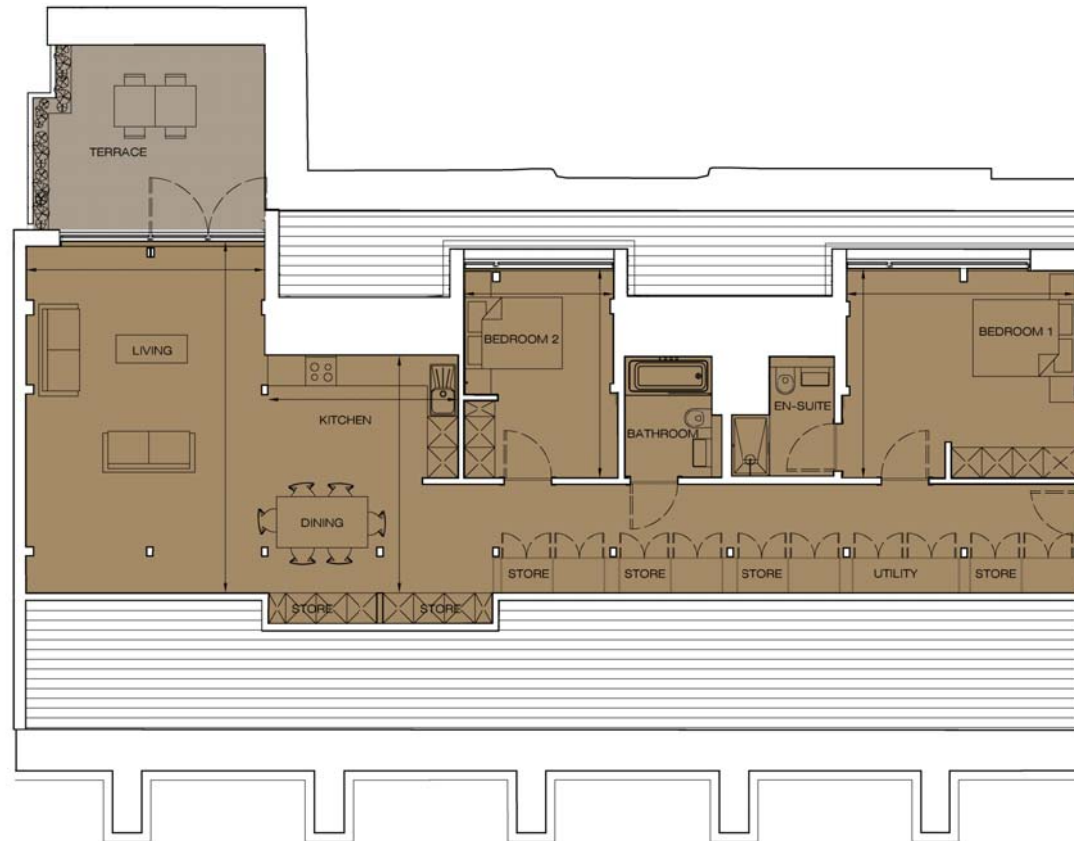

THE PLAYFAIR

AT DONALDSON'S

Floorplan - Plot S02 NOT TO SCALE

2 Bedroom Apartment | Second floor | Total area GIA 1314 sq ft (122.1 sq m)
NSA 1286 sq ft (119.5 sq m)

Living	22' 8" x 15' 4"	(6.91m x 4.68m)	Bedroom 1	14' 8" x 13' 5"	(4.48m x 4.09m)
Kitchen / Dining	15' 4" x 12' 2"	(4.69m x 3.73m)	Bedroom 2	13' 5" x 9' 7"	(4.09m x 2.94m)

FLAT S02 - SECOND FLOOR PLAN

0131 610 6000

e: sales@cityandcountry.co.uk | w: www.cityandcountry.co.uk

CITY & COUNTRY

The information in this document is intended as a guide only and is subject to change without prior notice. Accordingly, due to the City & Country policy of continual improvement, the finished product may vary from the information provided and City & Country reserves the right to amend the specification. All dimensions stated are approximate only with maximum dimensions and may alter through the construction phase and with interior finishes. You are therefore advised not to order any carpets, appliances or other goods which depend upon accurate dimensions before carrying out a check measure within your reserved property. December 2017.