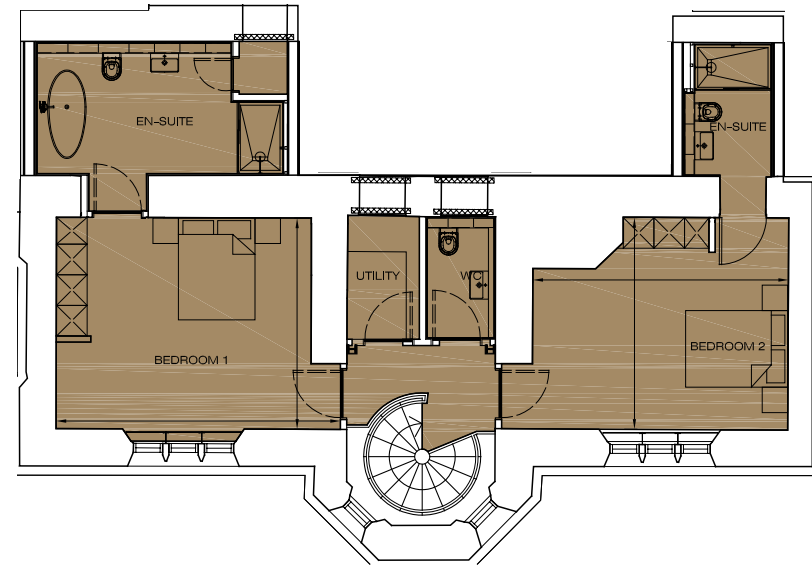

## Floorplan - Plot F18 NOT TO SCALE

2 Bedroom Apartment | First floor | Total area 1477 sq ft (137.2 sq m)

Living	16' 6" x 13' 6"	(5.03m x 4.12m)	Bedroom 1	18' 4" x 13' 7"	(5.58m x 4.14m)
Dining	20' 4" x 9' 7"	(6.21m x 2.91m)	Bedroom 2	16' 5" x 13' 7"	(5.01m x 4.15m)
Kitchen	16' 5" x 13' 7"	(5.00m x 4.15m)			

FLAT F18 - FIRST FLOOR PLAN

FLAT F18 - MEZZANINE FLOOR PLAN

0131 610 6000

e:sales@cityandcountry.co.uk | w:www.cityandcountry.co.uk

CITY & COUNTRY

The information in this document is intended as a guide only and is subject to change without prior notice. Accordingly, due to the City & Country policy of continual improvement, the finished product may vary from the information provided and City & Country reserves the right to amend the specification. All dimensions stated are approximate only with maximum dimensions and may alter through the construction phase and with interior finishes. You are therefore advised not to order any carpets, appliances or other goods which depend upon accurate dimensions before carrying out a check measure within your reserved property. December 2017.