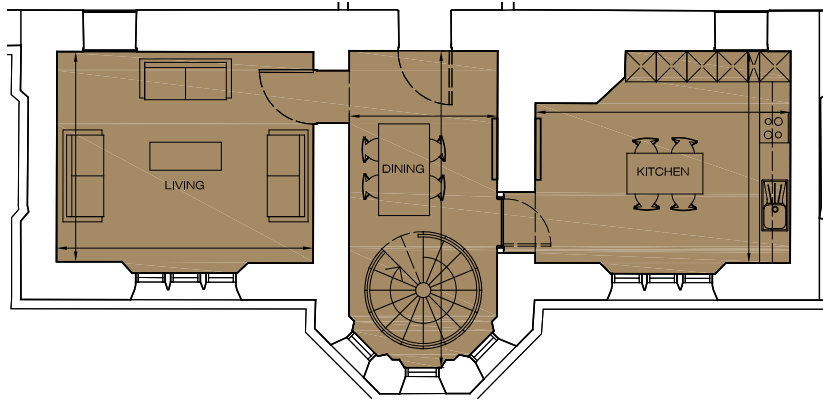

## Floorplan - Plot F18 NOT TO SCALE

2 Bedroom Apartment | First floor | Total area 1477 sq ft (137.2 sq m)

Living	16' 6" x 13' 6"	(5.03m x 4.12m)	Bedroom 1	18' 4" x 13' 7"	(5.58m x 4.14m)
Dining	20' 4" x 9' 7"	(6.21m x 2.91m)	Bedroom 2	16' 5" x 13' 7"	(5.01m x 4.15m)
Kitchen	16' 5" x 13' 7"	(5.00m x 4.15m)			

FLAT F18 - FIRST FLOOR PLAN

FLAT F18 - MEZZANINE FLOOR PLAN

0131 610 6000

e:sales@cityandcountry.co.uk | w:www.cityandcountry.co.uk

CITY & COUNTRY

The information in this document is intended as a guide only and is subject to change without prior notice. Accordingly, due to the City & Country policy of continual improvement, the finished product may vary from the information provided and City & Country reserves the right to amend the specification. All dimensions stated are approximate only with maximum dimensions and may alter through the construction phase and with interior finishes. You are therefore advised not to order any carpets, appliances or other goods which depend upon accurate dimensions before carrying out a check measure within your reserved property. December 2017.