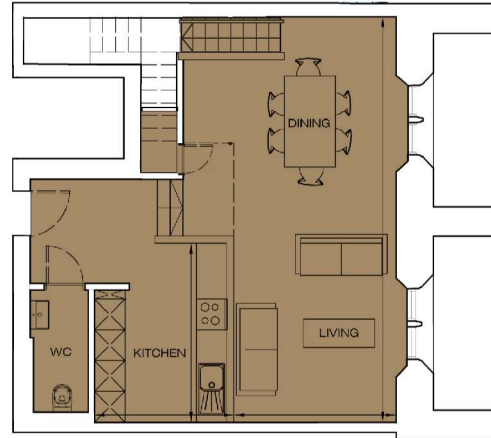

THE PLAYFAIR

AT DONALDSON'S

Floorplan - Plot F25 NOT TO SCALE

1 Bedroom Apartment | First floor | Total area 1031 sq ft (95.8 sq m)

Living / Dining	26' 1" x 10' 5"	(7.94m x 3.18m)	Bedroom 1	18' 2" x 10' 1"	(5.53m x 3.07m)
Kitchen	11' 5" x 8' 11"	(3.49m x 2.73m)			

FLAT F25 - FIRST FLOOR PLAN

FLAT F25 - MEZZANINE FLOOR PLAN

0131 610 6000

e: sales@cityandcountry.co.uk | w: www.cityandcountry.co.uk

CITY & COUNTRY