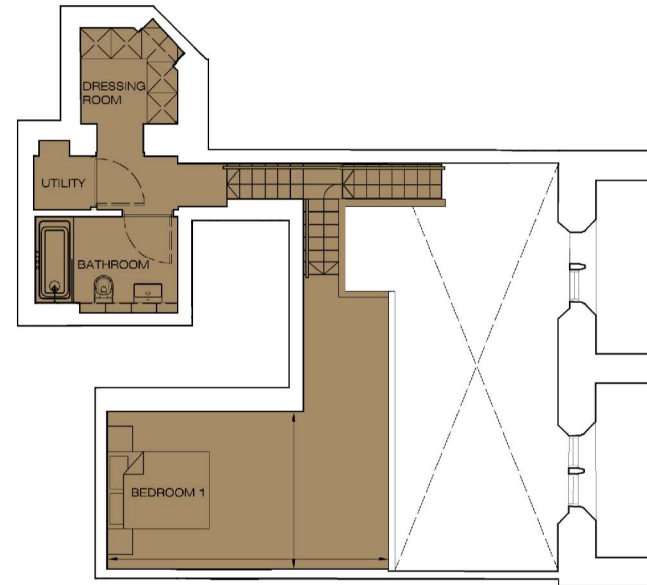

THE PLAYFAIR

AT DONALDSON'S

Floorplan - Plot F25 NOT TO SCALE

1 Bedroom Apartment | First floor | Total area 1031 sq ft (95.8 sq m)

Living / Dining	26' 1" x 10' 5"	(7.94m x 3.18m)	Bedroom 1	18' 2" x 10' 1"	(5.53m x 3.07m)
Kitchen	11' 5" x 8' 11"	(3.49m x 2.73m)			

FLAT F25 - FIRST FLOOR PLAN

FLAT F25 - MEZZANINE FLOOR PLAN

0131 610 6000

e: sales@cityandcountry.co.uk | w: www.cityandcountry.co.uk

CITY & COUNTRY