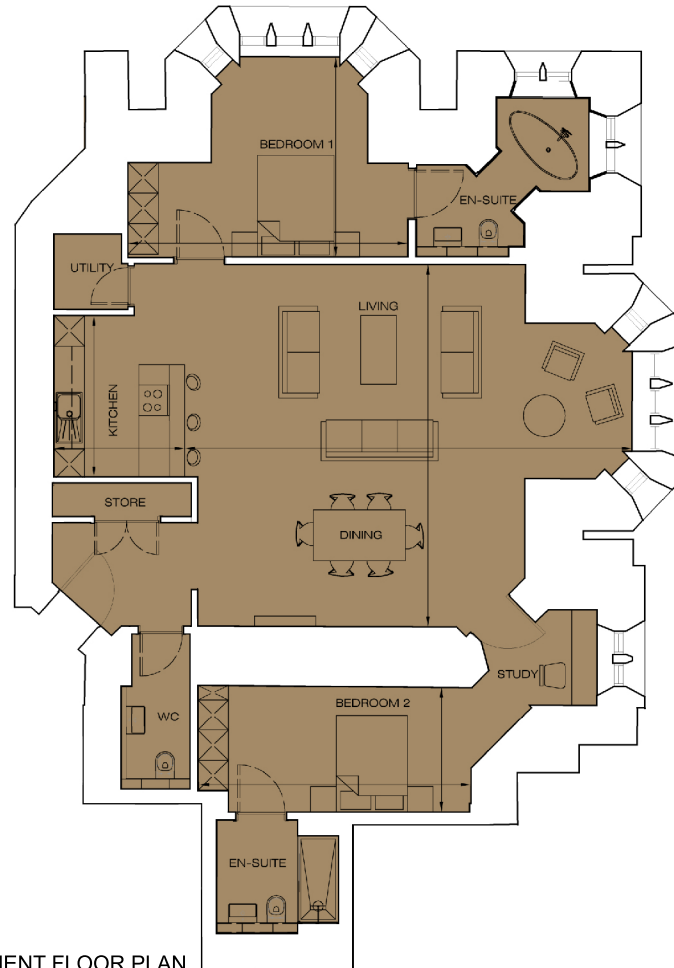

THE PLAYFAIR

AT DONALDSON'S

Floorplan - Plot B15 NOT TO SCALE

2 Bedroom Apartment | Garden floor | Total area 1352 sq ft (125.6 sq m)

Living / Dining	28' 9" x 23' 4"	(8.77m x 7.10m)	Bedroom 1	18' 0" x 12' 9"	(5.49m x 3.91m)
Kitchen	10' 4" x 8' 5"	(3.16m x 2.56m)	Bedroom 2	17' 6" x 8' 1"	(5.34m x 2.46m)

FLAT B15 - BASEMENT FLOOR PLAN

0131 610 6000

e: sales@cityandcountry.co.uk | w: www.cityandcountry.co.uk

CITY & COUNTRY