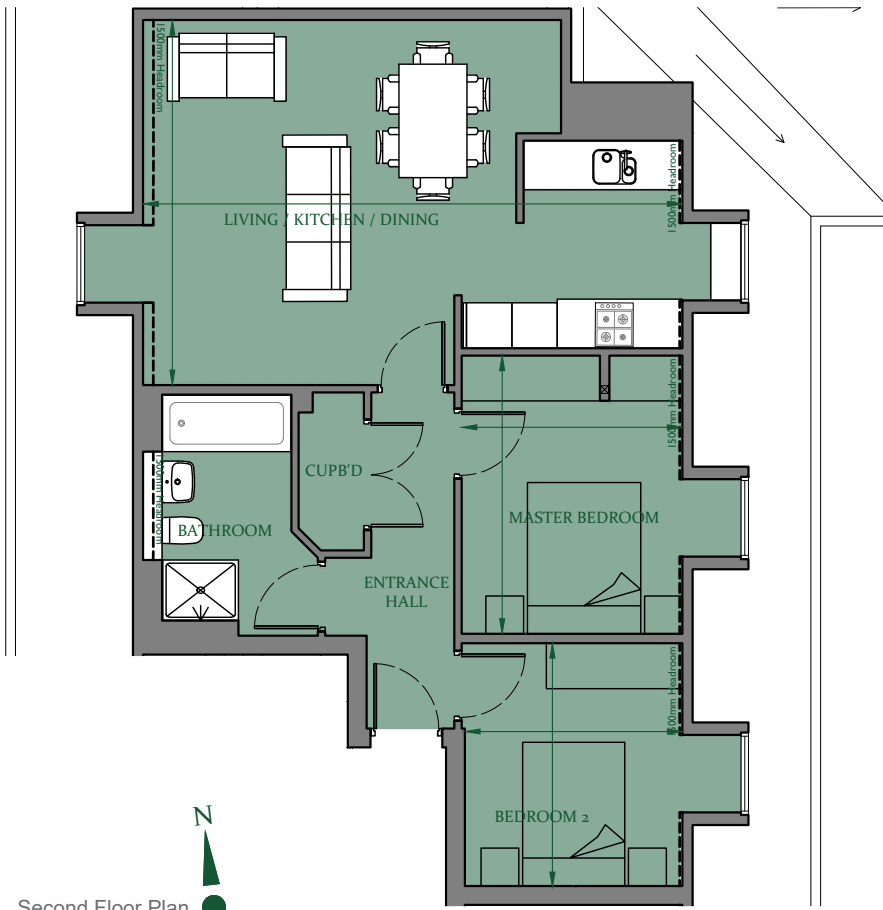

Floorplan - Plot NB19

2 Bedroom Apartment
Second Floor
Total area 741 sq ft (68.8 sq m)

Living/Kitchen/Dining (max.)	23'4" x 15'10"	(7.1m x 4.8m)
Master Bedroom (max.)	12'0" x 9'6"	(3.6m x 2.9m)
Bedroom 2 (max.)	10'6" x 9'5"	(3.2m x 2.8m)