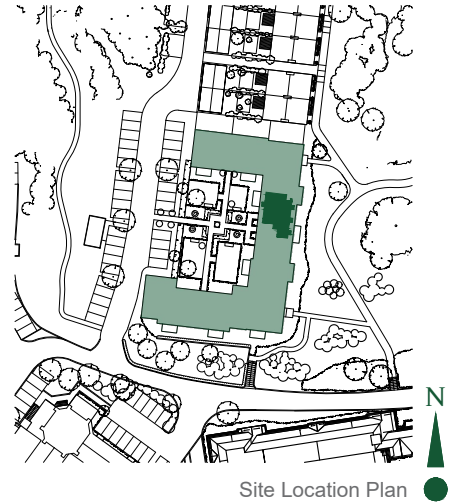

Floorplan - Plot NB19

2 Bedroom Apartment
Second Floor
Total area 741 sq ft (68.8 sq m)

Living/Kitchen/Dining (max.)	23'4" x 15'10"	(7.1m x 4.8m)
Master Bedroom (max.)	12'0" x 9'6"	(3.6m x 2.9m)
Bedroom 2 (max.)	10'6" x 9'5"	(3.2m x 2.8m)