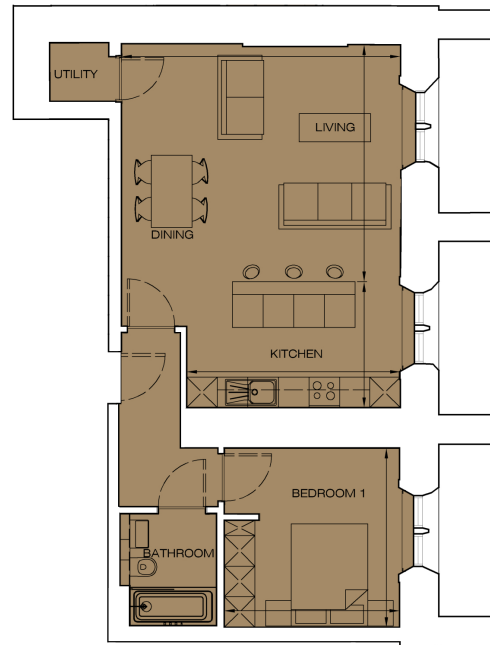

## Floorplan - Plot GM01 NOT TO SCALE

1 Bedroom Apartment | Ground floor | Total area 674 sq ft (62.6 sq m)

Living / Dining	17' 11" x 15' 3"	(5.46m x 4.64m)	Bedroom 1	11' 3" x 11' 6"	(3.43m x 3.51m)
Kitchen	13' 9" x 8' 1"	(4.19m x 2.47m)			