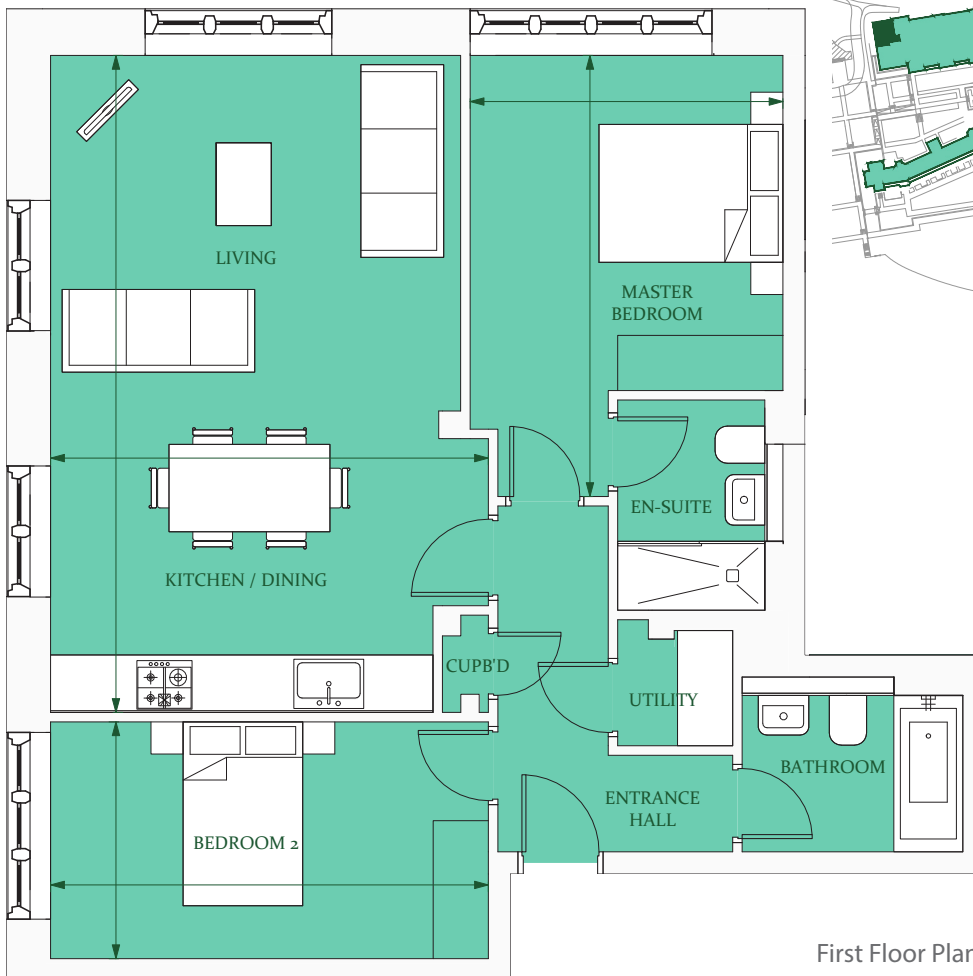

Floorplan - Plot NW29

2 Bedroom Apartment
First floor

Total area 842 sq ft (78.2 sq m)

Living/Kitchen/Dining (max.)	23' 7" x 15' 9"	(7.2m x 4.8m)
Master Bedroom (max.)	15' 9" x 11' 2"	(4.8m x 3.4m)
Bedroom 2	15' 9" x 8' 6"	(4.8m x 2.6m)